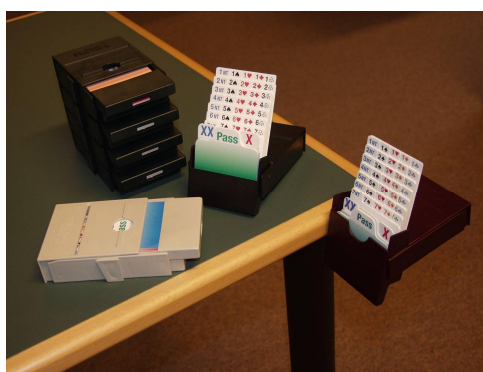

## BIDDING BOXES

BridgePartner Bidding boxes

Including fitting for handy mounting and removal from the table edge.

The boxes are easily opened, closed and stored.

Available in Black, Dark Green, Red, Bordeaux and Light Grey.