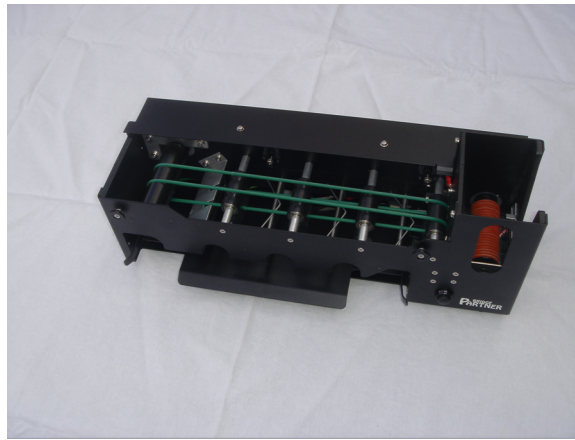

## DUPLICATE MACHINE

BridgePartner Duplicate Machine

Handy - Fast - Stable.

The cards are dealt in 6-7 seconds. Please indicate if you prefer model for our BridgePartner hard boards or for manual insertion in other board types.